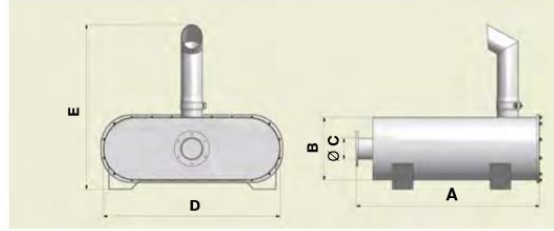

AGRIEMACH LTD

FILTER SIZES FOR ENGINES UP TO 1700kW

UGET 3 + mod. D20-D300

All dimensions in mm

CODE	MODEL	POWER	A	ØB	ØC	D
20000100	D 20	up to KW 12	356	234	50	510
20000101	D 40	up to KW 22	606	234	50	650
20000102	D 80	up to KW 45	620	296	80	650
20000103	D 125	up to KW 68	620	366	80	960
20000104	D 200	up to KW 113	872	464	101	885
20000105	D 300	up to KW 170	1096	464	101	885

• Supplied with counter flange, gasket, bolts and nuts.

UGET 3 + mod.D400-D600

All dimensions in mm

CODE	MODEL	POWER	A	B	ØC	D	E
20000106	D 400	up to KW 227	1081	464	139	850	885
20000107	D 600	up to KW 340	1305	464	139	850	885

• Supplied with counter flange, gasket, bolts and nuts.

UGET 3 + mod. D900-D3000

All dimensions in mm

CODE	MODEL	POWER	A	B	ØC	ØD	E
20000108	D 900	up to KW 510	1514	900	168	168	1080
20000109	D 1200	up to KW 680	1514	950	219	219	1130
20000110	D 1500	up to KW 850	1614	1200	219	219	1440
20000111	D 1800	up to KW 1020	1614	1250	273	273	1480
20000112	D 2100	up to KW 1190	1614	1250	273	273	1480
20000113	D 2400	up to KW 1360	1614	1350	324	324	1550
20000114	D 2700	up to KW 1530	1624	1700	356	356	2000
20000115	D 3000	up to KW 1700	1624	1800	356	356	2100

• Supplied with counter flange, gasket, bolts and nuts.

UGET 3 + VERTICAL mod. D40-D80

All dimensions in mm

CODE	MODEL	POWER	ØA	ØB	C
20000064	D 40	up to KW 22	265	80	980
20000090	D 80	up to KW 45	290	80	980