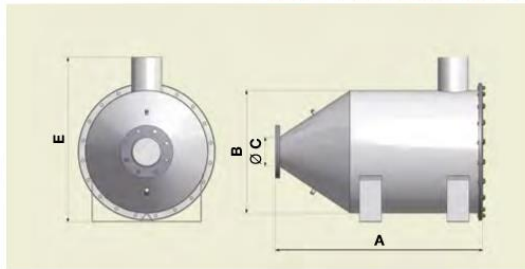

AGRIEMACH LTD

FILTER SIZES FOR ENGINES UP TO 1700kW

UGET 3 + mod. D20-D300

All dimensions in mm

CODE	MODEL	POWER	A	ØB	ØC	D
20000100	D 20	up to KW 12	356	234	50	510
20000101	D 40	up to KW 22	606	234	50	650
20000102	D 80	up to KW 45	620	296	80	650
20000103	D 125	up to KW 68	620	366	80	960
20000104	D 200	up to KW 113	872	464	101	885
20000105	D 300	up to KW 170	1096	464	101	885

• Supplied with counter flange, gasket, bolts and nuts.

UGET 3 + mod.D400-D600

All dimensions in mm

CODE	MODEL	POWER	A	B	ØC	D	E
20000106	D 400	up to KW 227	1081	464	139	850	885
20000107	D 600	up to KW 340	1305	464	139	850	885

• Supplied with counter flange, gasket, bolts and nuts.

UGET 3 + mod. D900-D3000

All dimensions in mm

CODE	MODEL	POWER	A	B	ØC	ØD	E
20000108	D 900	up to KW 510	1514	900	168	168	1080
20000109	D 1200	up to KW 680	1514	950	219	219	1130
20000110	D 1500	up to KW 850	1614	1200	219	219	1440
20000111	D 1800	up to KW 1020	1614	1250	273	273	1480
20000112	D 2100	up to KW 1190	1614	1250	273	273	1480
20000113	D 2400	up to KW 1360	1614	1350	324	324	1550
20000114	D 2700	up to KW 1530	1624	1700	356	356	2000
20000115	D 3000	up to KW 1700	1624	1800	356	356	2100