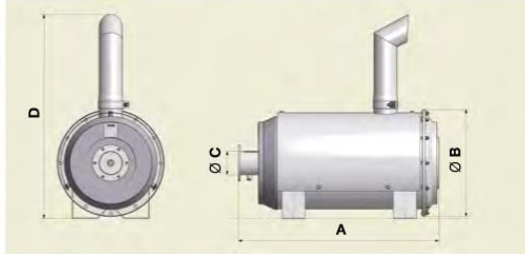

AGRIEMACH LTD

FILTER SIZES FOR ENGINES UP TO 1700kW

UGET 3 + mod. D20-D300

All dimensions in mm

CODE	MODEL	POWER	A	ØB	ØC	D
20000100	D 20	up to KW 12	356	234	50	510
20000101	D 40	up to KW 22	606	234	50	650
20000102	D 80	up to KW 45	620	296	80	650
20000103	D 125	up to KW 68	620	366	80	960
20000104	D 200	up to KW 113	872	464	101	885
20000105	D 300	up to KW 170	1096	464	101	885

• Supplied with counter flange, gasket, bolts and nuts.

UGET 3 + mod.D400-D600

All dimensions in mm

CODE	MODEL	POWER	A	B	ØC	D	E
20000106	D 400	up to KW 227	1081	464	139	850	885
20000107	D 600	up to KW 340	1305	464	139	850	885

• Supplied with counter flange, gasket, bolts and nuts.

UGET 3 + VERTICAL mod. D40-D80

All dimensions in mm

CODE	MODEL	POWER	ØA	ØB	C
20000064	D 40	up to KW 22	265	80	980
20000090	D 80	up to KW 45	290	80	980