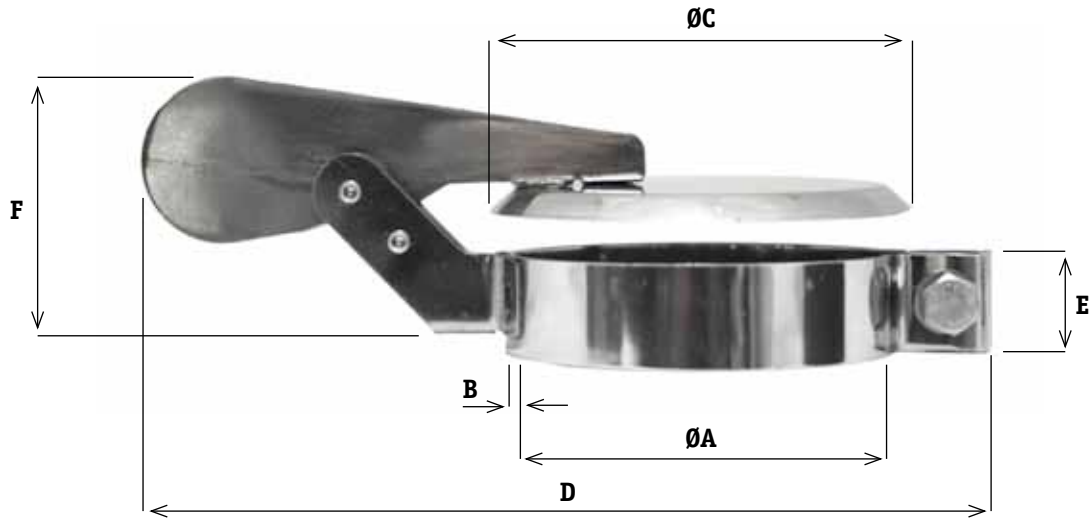

AGRIEMACH^{LTD}

MILD AND STAINLESS STEEL SILENCED RAIN CAPS

Since
1976

MILD AND STAINLESS STEEL SILENCED RAIN CAPS

The Agriemach silenced rain cap has been designed and manufactured to eliminate noise from a mufflers exhaust pipe.

The Agriemach silenced rain cap is made from mild steel and assembled with bushes made of polyamides and fibre glass. It can also be supplied in stainless steel. This choice of materials, assures the highest mechanical resistance to stress due to irregular and discontinuous exhausted gas flow. The manufacturing process of cataphoresis creates high resistance to atmospheric agents, therefore preventing oxidisation from effecting its efficiency. Each rain cap is supplied together with M10 fixing bolts.

Sizes range from 38mm diameter to a 457mm diameter, our silenced rain caps are manufactured with a double equaliser.

The choice of the Agriemach silenced rain cap should be made according to the exhaust pipe diameter, which in the table corresponds to the clamp's internal diameter, as shown in column 'A' in the table.